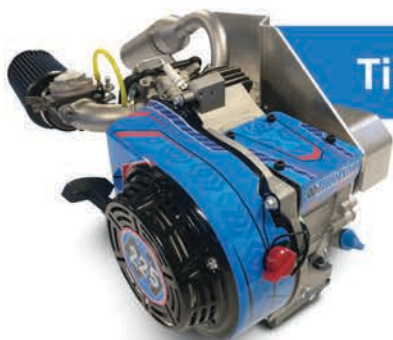

## *Race Ready* Package Includes:

- ✓ Tillotson T4C1 Chassis Complete
- ✓ Tillotson 4-stroke Engine TPP-225RS
- ✓ Slick Tyres
- ✓ Frame: Ø30/32mm Tubular Frame
- ✓ Hydraulic Brake System
- ✓ Axle: Ø50×2x1030mm
- ✓ Aluminium Wheels
- ✓ Fairings: New KG "506" Style
- ✓ Tillotson Racing Sticker Kit

## Tillotson® TPP-225RS Engine

- Race Ready
- PVL Max RPM 6500 Digital Coil
- Tillotson HW Series Carburettor
- Billet Flywheel
- Billet ConRod
- Race Performance Clutch
- Race Performance Exhaust

[sales@tillotson.ie](mailto:sales@tillotson.ie)